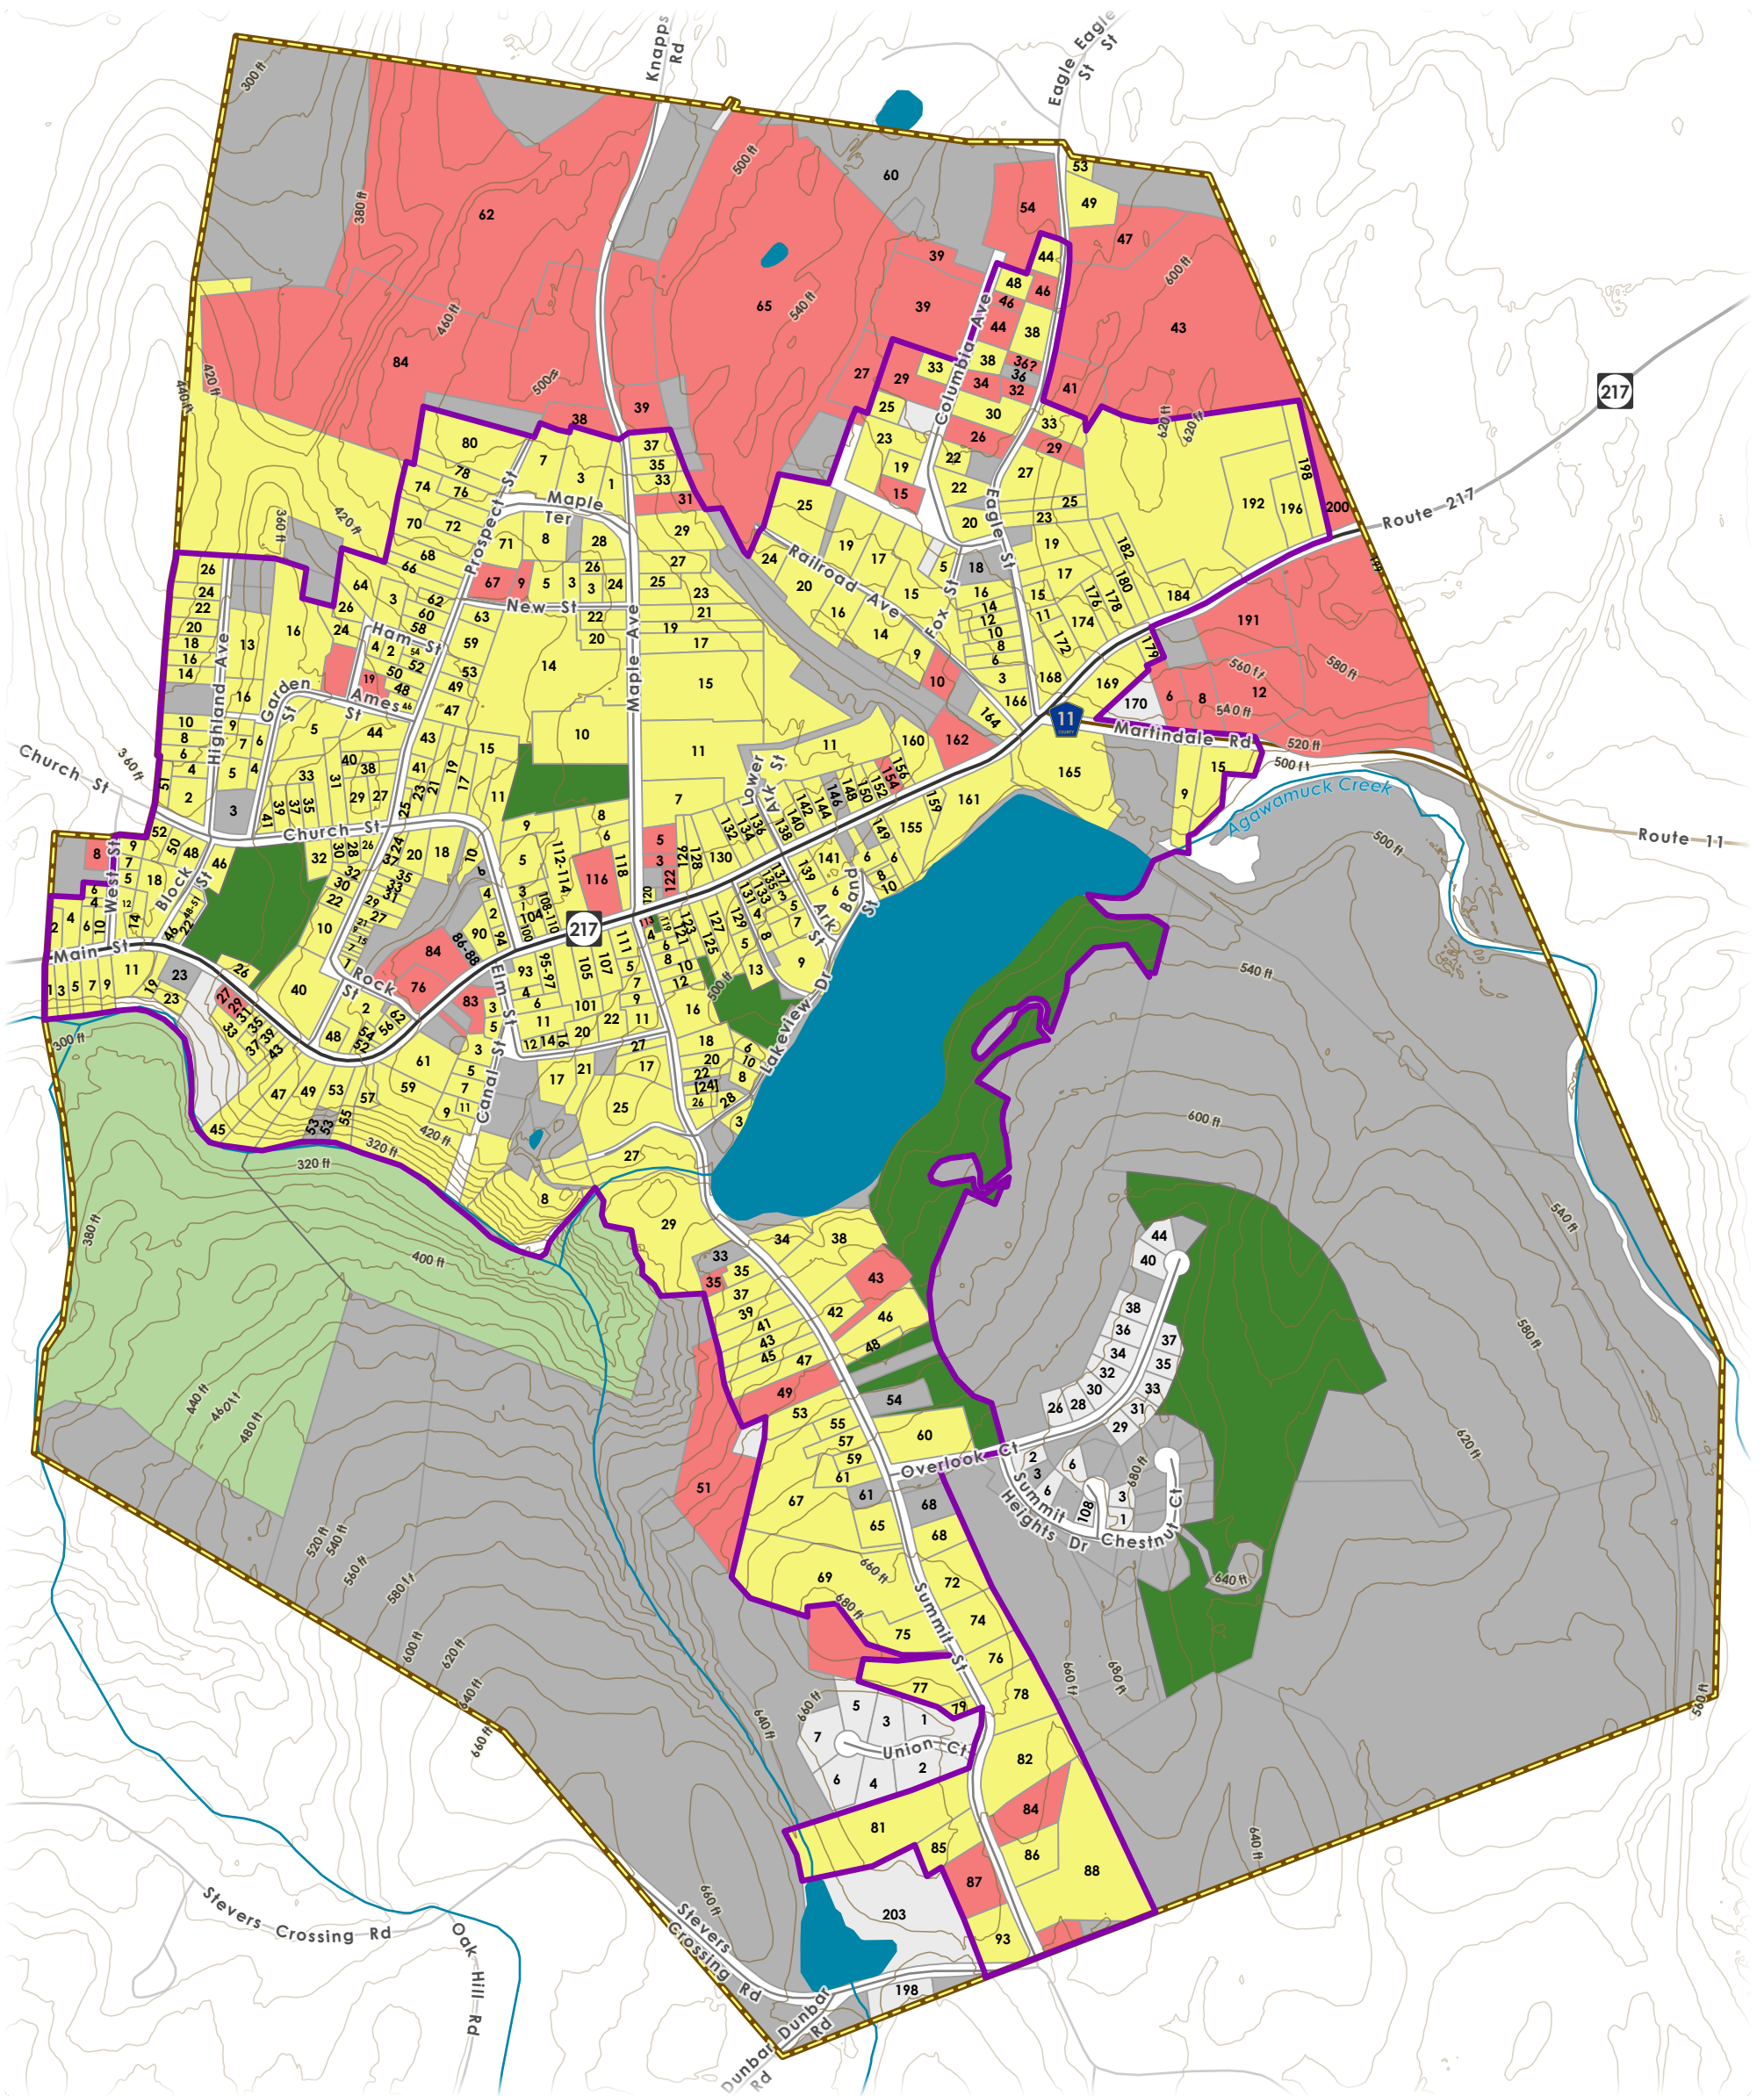

# Reconnaissance-level Historic Resources Survey

## Village of Philmont, Town of Claverack

### Columbia County, New York

Completed October 2020

Survey prepared by Jessie A. Ravage  
for Philmont Beautification, Inc.,  
and the Village of Philmont

This map was prepared with funding  
provided by New York State  
Department of State under the  
Brownfields Opportunity Program

Mapping by Rick Lederer-Barnes, Upstate GIS